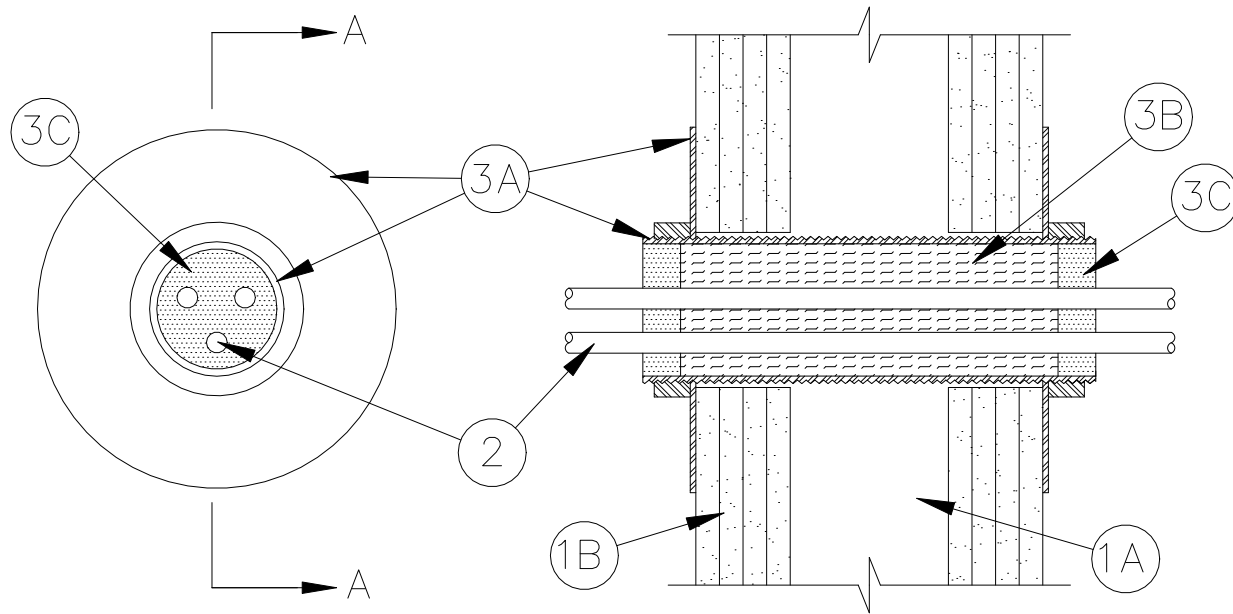

System No. W-L-3234
F Ratings - 3 and 4 Hr (See Item 1)
T Rating - 0 Hr

Section A-A